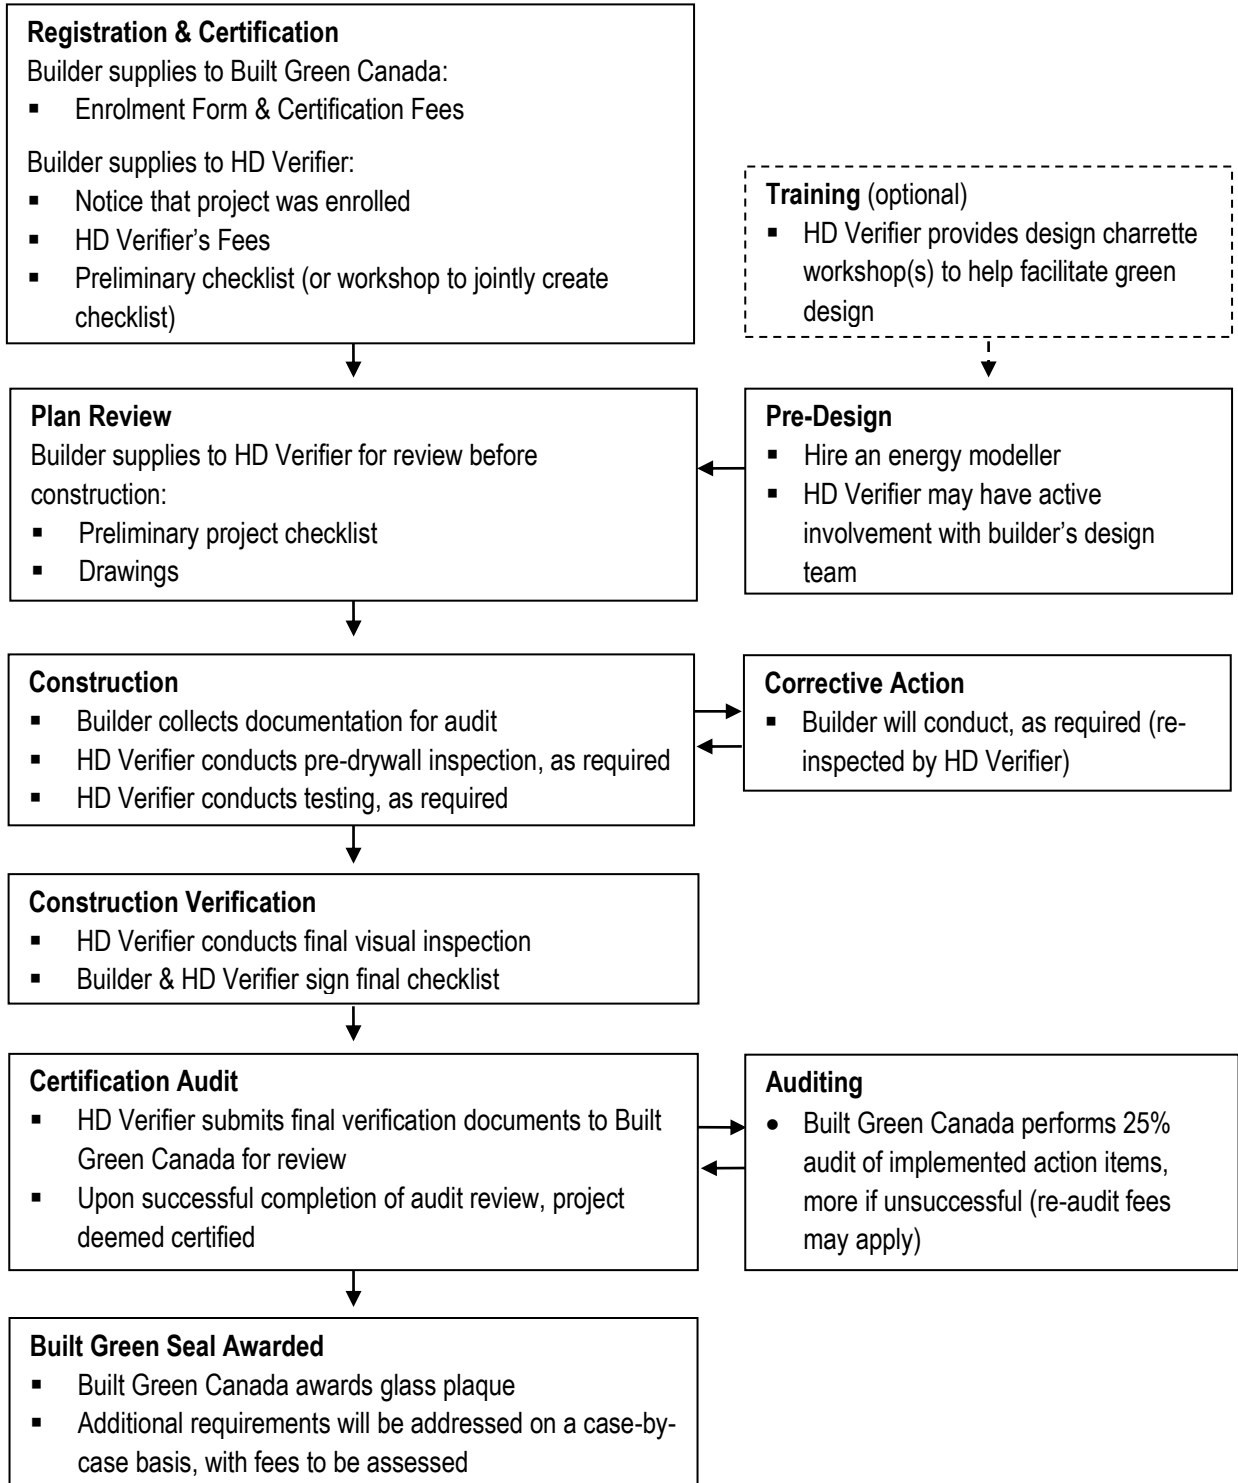

## BUILT GREEN® High Density (HD) Process Flow Diagram

What colour is your future? 